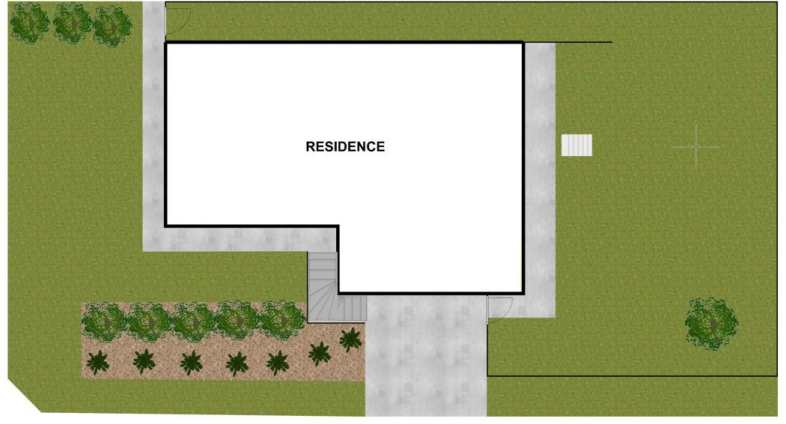

GROUND FLOOR