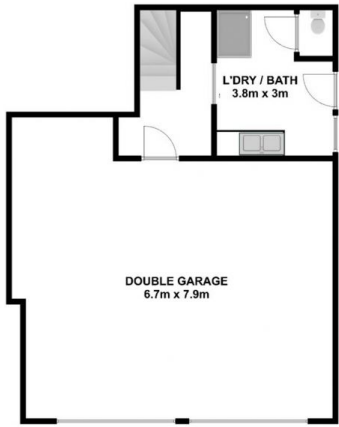

GROUND FLOOR