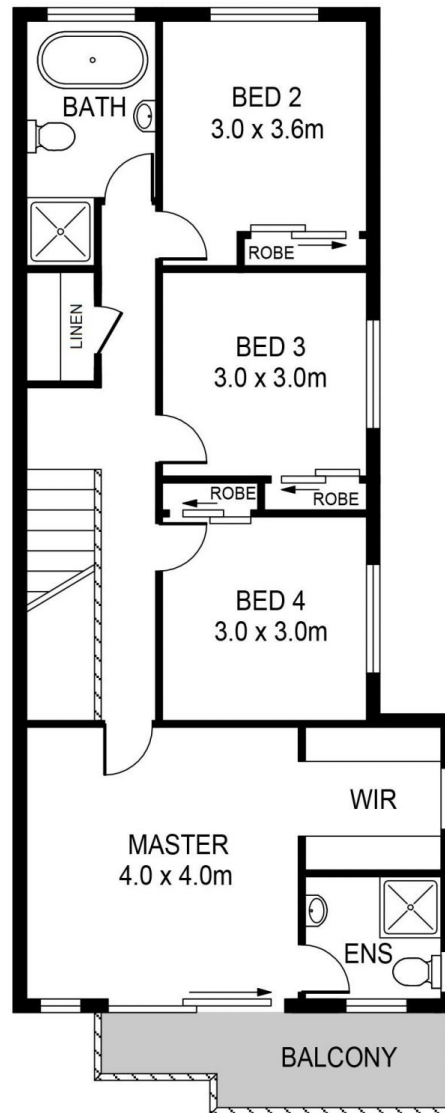

Highlights Include:

- Stunning gas kitchen with 40mm stone bench tops & servery window
- Bright and open living-dining area that flows to the covered alfresco

Price : \$ 870,000
Land Size : 288.5 sqm
View : <https://www.elderstoongabbie.com.au/sale/nsw/parramatta/greystanes/residential/house/5877946>

Edward Pena
02 9896 2333

GROUND FLOOR

FIRST FLOOR

SITE PLAN