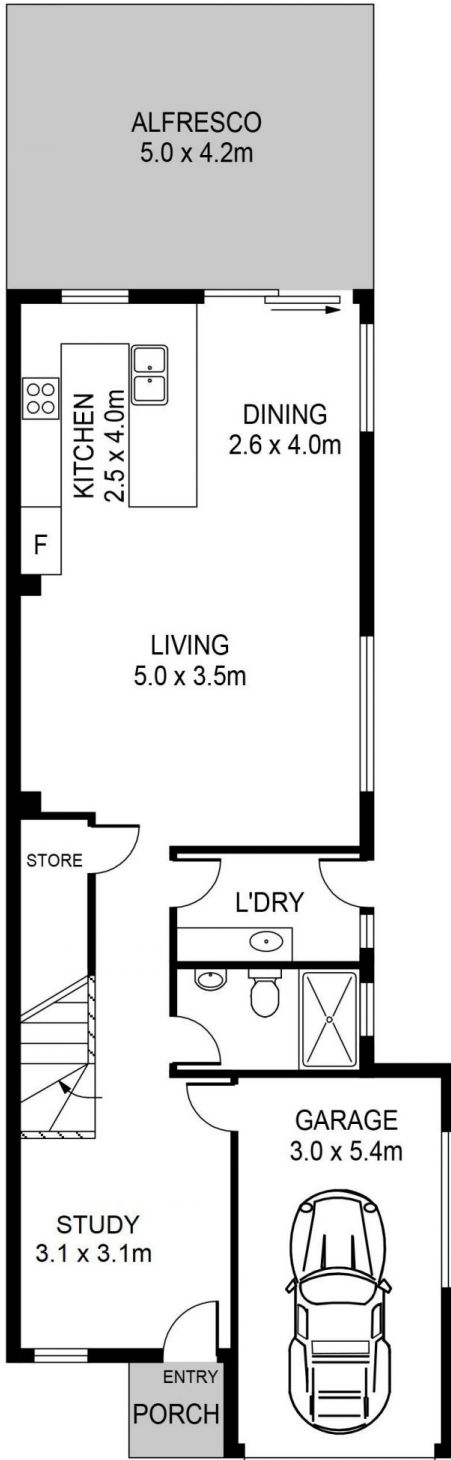

35A Adler Parade Greystanes NSW

4  3  2 

Introducing 35A Adler Parade, Greystanes. Crafted to deliver a super-contemporary lifestyle, this brand new duplex is the ultimate in luxurious design. With a focus on effortless living and private outdoor entertaining. Every detail of its stunning Hamptons design has been expertly crafted to provide a high quality home. Filled with luminous living spaces, well-appointed bedrooms and premium finishes for absolute comfort. Its family-friendly location has the added value of being close to schools, Central Gardens Nature Reserve and major bus links.

Highlights Include:

- Stunning gas kitchen with 40mm stone bench tops & servery window
- Bright and open living-dining area that flows to the covered alfresco

Price : \$ 870,000
Land Size : 288.5 sqm
View : <https://www.elderstoongabbie.com.au/sale/nsw/parramatta/greystanes/residential/house/5877946>

Edward Pena
02 9896 2333

GROUND FLOOR

FIRST FLOOR

SITE PLAN