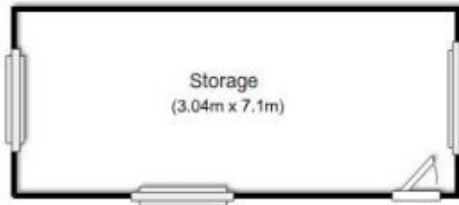

28 Peachtree Avenue Constitution Hill NSW

3  1 

**Price** : \$ 477,500

**Land Size** : 556.4 sqm

**View** : <https://www.elderstoongabbie.com.au/sale/nsw/parramatta/constitution-hill/residential/home/5875505>

**Nick Bardon**  
02 9896 2333

Plans are for presentation purposes only and are not part of any legal document or title. They should not be used as sole reference. Interested parties should make their own enquiries using other sources. Measurements are approximates.