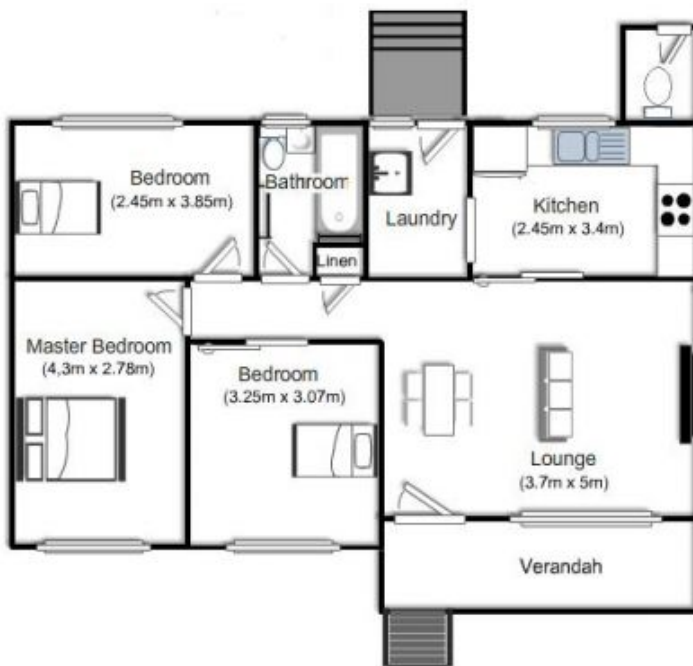

28 Peachtree Avenue Constitution Hill NSW

3  1 

**Price** : \$ 477,500

**Land Size** : 556.4 sqm

**View** : <https://www.elderstoongabbie.com.au/sale/nsw/parramatta/constitution-hill/residential/home/5875505>

**Nick Bardon**  
02 9896 2333

Plans are for presentation purposes only and are not part of any legal document or title. They should not be used as sole reference. Interested parties should make their own enquiries using other sources. Measurements are approximates.