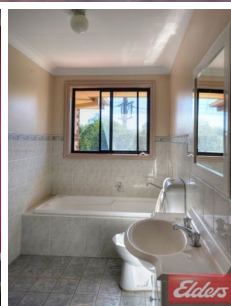

Elders

2/17 Girraween Road Girraween NSW

2  1  1 

This great two bedroom townhouse offers combined lounge and dining rooms. Large double size bedrooms with built ins. The garage has been tiled and can be used as an extra living area. Modern main bathroom is upstairs plus a second toilet downstairs. Great modern kitchen with ample cupboard space and gas cooking. Step out to the large under cover courtyard ideal for entertaining plus the property also has internal access to the laundry. All located within walking distance to schools, shops and transport.