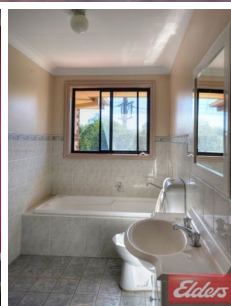

Elders

2/17 Girraween Road Girraween NSW

2  1 

This great two bedroom townhouse offers combined lounge and dining rooms. Large double size bedrooms with built ins. The garage has been tiled and can be used as an extra living area. Modern main bathroom is upstairs plus a second toilet downstairs. Great modern kitchen with ample cupboard space and gas cooking. Step out to the large under cover courtyard ideal for entertaining plus the property also has internal access to the laundry. All located within walking distance to schools, shops and transport.